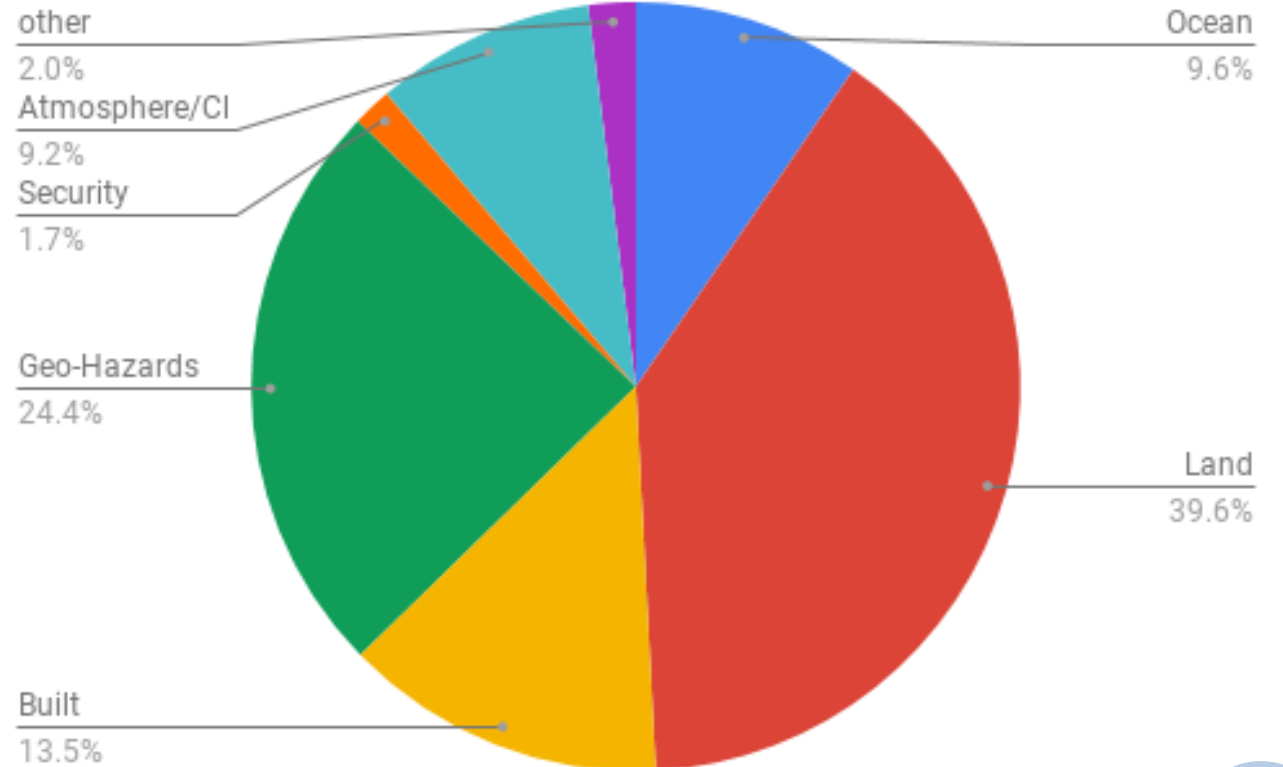

EO outreach & requirements

José Manuel Delgado Blasco
Earth Observation Expert

OCRE EO Funding Call

14th October 2020

EO Outreach & requirements

Participation in the requirements gathering activities

19 EU countries involved

Covering all 6 main domains with
25 Research subdomains

70+ Participants

EO domains

EO Outreach & requirements

Identified technical capabilities

Data Sharing / Publishing

Data Processing Services

User Algorithms Hosting